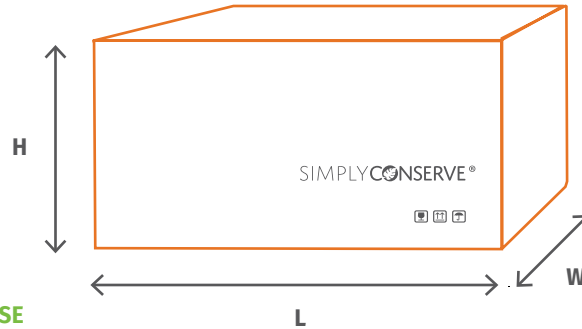

Fully Assembled
Cartridge

SIMPLY CONSERVE®

1701 Charleston Regional Parkway, Suite A
Charleston, SC 29492
(843) 971-1414
www.AMConservation.com

Air Purifier Advanced Air Filter Cartridge

AM-AP2130-FLTRCART

AM-AP2130-FLTRPACK

Savings Start Here™

DIMENSIONS

PRODUCT

MODEL #	H	DIA
AM-AP2130-FLTRCART	5.9"	7.6"

CASE

MODEL #	L	W	H	GROSS WEIGHT	CASE QTY
AM-AP2130-FLTRCART	16.5"	16.5"	20.1"	20.1 lbs.	12
AM-AP2130-FLTRPACK	7"	7"	6.5"	1 lbs.	Single Pack