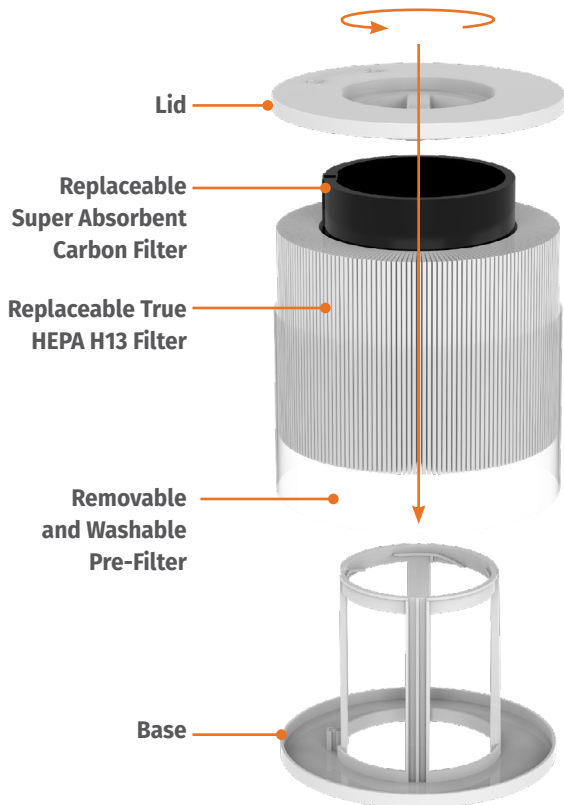

AM-AP2130-FLTRPACK

Savings Start Here™

DIMENSIONS

PRODUCT

MODEL #	H	DIA
AM-AP2130-FLTRCART	5.9"	7.6"

CASE

MODEL #	L	W	H	GROSS WEIGHT	CASE QTY
AM-AP2130-FLTRCART	16.5"	16.5"	20.1"	20.1 lbs.	12
AM-AP2130-FLTRPACK	7"	7"	6.5"	1 lbs.	Single Pack