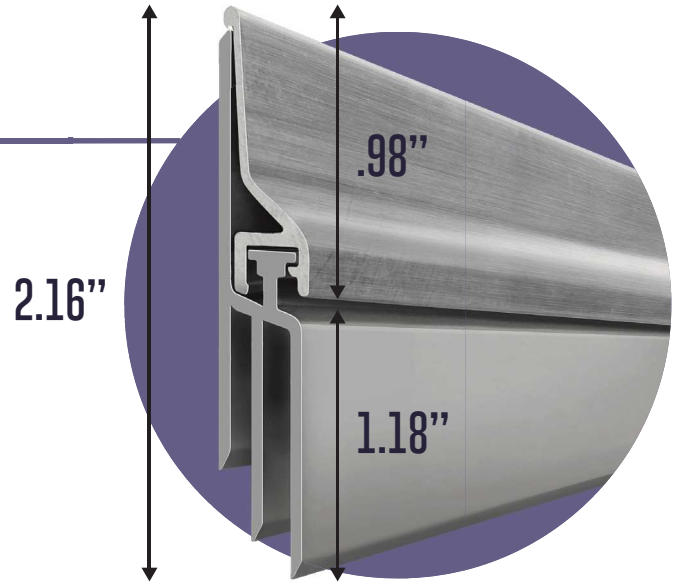

TRI-FOLD DOOR SWEEP

Product Code DS-10SV-36GG-3AS
 Length 36"
 Height 1.875"
 Description - Tri-fold
 - Rigid grey vinyl top
 - Flexible grey vinyl bottom

Product Code DS-10SV-36WW-3AS
 Length 36"
 Height 1.875"
 Description - Tri-fold
 - White aluminum top
 - White flexible vinyl bottom

RIGID DOOR SWEEP

Product Code DS-25TA-36AL-S
 Length 36"
 Height 2.16"
 Description - Rigid
 - Grey aluminum top
 - Grey flexible vinyl bottom

Product Code DS-25TA-36WH
 Length 36"
 Height 2.16"
 Description - Rigid
 - White aluminum top
 - Flexible white vinyl bottom

All door sweeps include six screws.

PRODUCT CODE	PRODUCT DESCRIPTION	CARTON QTY	PALLET QTY
DS-10SV-36GG-3AS	Door Sweep, 36" Grey/Grey	105	4,725
DS-10SV-36WW-3AS	Door Sweep, 36" White/White	105	4,725
DS-25TA-36AL-S	Door Sweep, 36" Grey	51	5,202
DS-25TA-36WH	Door Sweep, 36" White	51	5,202